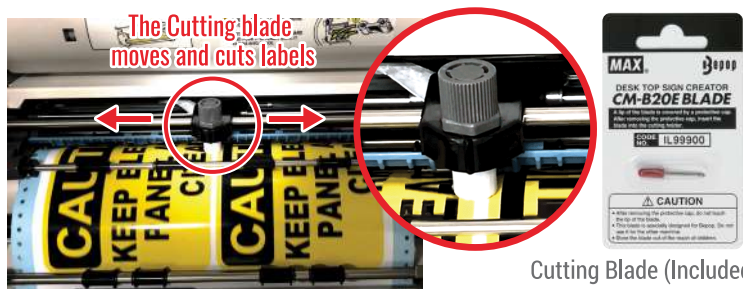

NO NEED FOR PRE-PRINTED LABELS NO MORE WASTED STOCK

UNIQUE INTEGRATED PLOTTER CUTTER

Cutting Blade (Included)

ABC

Sports

**Cuts labels in any shapes and sizes you want!
NO die is required, NO minimum qty, NO lead-time!**