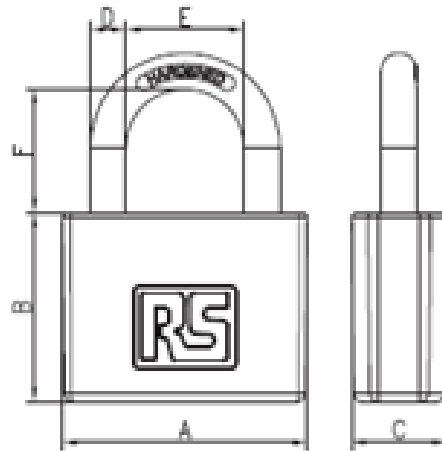

Product Datasheet

ENGLISH

Aluminum Pad Lock

Dimensions:

RS Article Number:	Lock Body Dimensions (mm)					
	A	B	C	D	E	F
827-4410	40	32	14	6	21	22

Product Description:

- Special aluminum lock body with great durability
- Hardened steel shackle for extra cut resistance
- Tumbler cylinder for added pick resistance
- Double locking for added protection of rapping and prying
- Different sizes of lock body and shackle height for your choices