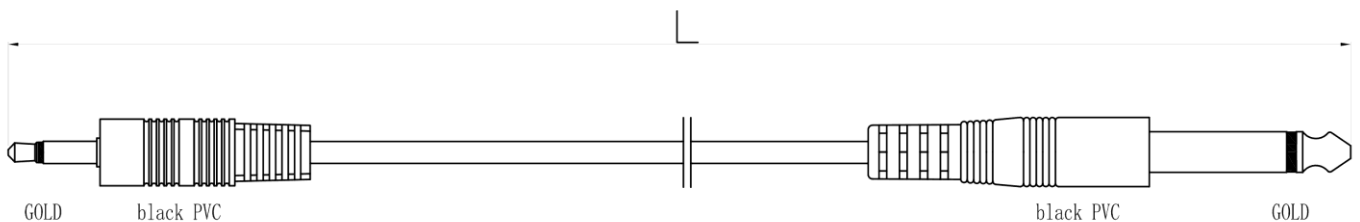

### RS PRO 3m Mono 6.35mm Jack to 3.5mm Jack Cable

Stock number: 2368990

EN

The RS-PRO range of cables 6.35mm to 3.5mm Mono cables are ideal for connecting between two pieces of audio equipment that have 3.5mm / 6.35mm sockets.

These types of mono jacks are also be referred to as TS (Tip Sleeve) connectors. They are assembled with gold connectors for a high-quality finish that also provide anti-corrosive properties.

- 3m
- 6.35mm Jack
- 3.5mm Jack
- Mono Audio
- Gold Connectors

1. CABLE: 0.12CU\*18+0.12CCS\*28+OD3.5mm, BLACK COLOR , PVC JACKET.
2. CONNECTORS:  $\phi$ 3.5mm MONO PLUG\*1PCS,  $\phi$ 6.35mm MONO PLUG\*1PCS,
3. MOLD ASSEMBLY, BLACK COLOR
4. OPEN/SHORT TEST: 100% TEST.
5. ROHS COMPLIANT