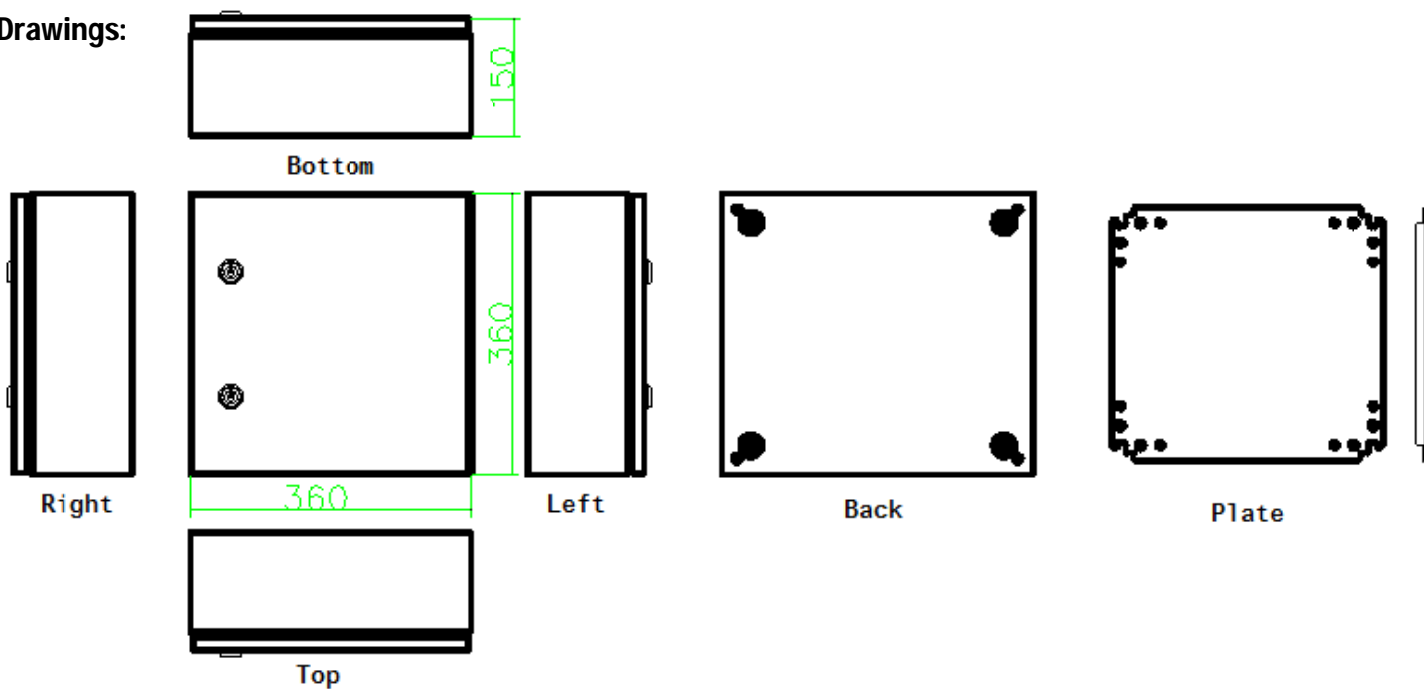

Product Datasheet

ENGLISH

S.S. Wall Box with Brackets/Chassis Plates

Drawings:

ENGLISH

Package Contain:

1 x Enclosure

1 x Chassis Plate

1 x Lock

1 x Fixing accessories

Product Specification:

Material: AISI304

Door Lock Type: Single Lock System

Door Type: Plain

Dimensions: 360 x360 x 150mm

External Height: 360 mm

External Width: 360 mm

Thickness: 1.2mm for enclosure & door

Chassis Plate: Zinc coated steel 1.5mm

Fixing Kit: Yes

Gland Plate: Yes

IP Rating: IP66

Against mechanical impacts: IK10