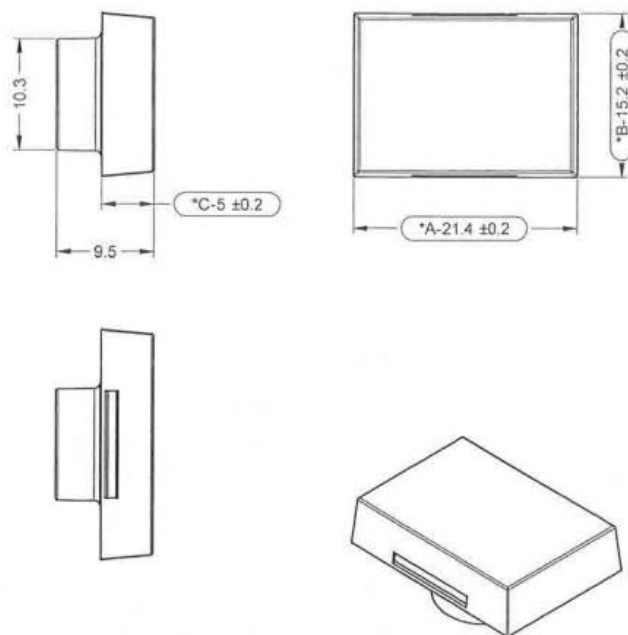

Datasheet

Orange Rectangular Push Button Lens For Use With ADA16 Series

RS Stock number 745-2521

Dimensions: (mm)

Specification

Size: 16mm lens
Shape : Rectangular Flat
Colour: Orange
Material : PMMA / PC