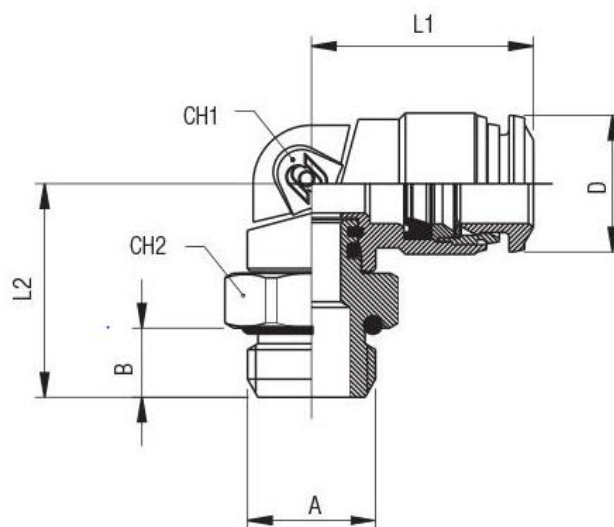

Product Description

The RS PRO orienting elbow male adaptor (parallel) works in - 0.99 bar to 20 bar pressure range. It is mainly used in dairy, coffee machine, vending, food & beverage, medical, vacuum applications. It is available in brass with Food Grade coating. In combination with FEP tubes, it is the most demanded solution for the Food & Beverage market. Because of the special coating it can be used also in aggressive environment. RoHS and REACH compliant.

General Specifications

Material	Nickel Plated Brass
Applications	Lubrication System, Cooling System, Pneumatic Machinery Equipment

Mechanical Specifications

Connection Type	Threaded, Tube
Tube Connection Size	8mm
Coupling Gender	Male
Threaded Connection	1/8 in Male
Thread Size	1/8in
Hose Barb Connection	8mm
Mounting Hole Diameter	14.5mm
Wrench Size1	12
Wrench Size2	13
Length L1	22.5mm
Length L2	20.1mm

Operation Environment Specifications

Minimum Operating Temperature	-15°C
Maximum Operating Temperature	190°C

Similar Products

Parameters	2312758	2312760
Brand	RS PRO	RS PRO
Thread Size	1/8in	1/8in
Wrench Size1	9	11
Wrench Size2	13	13
Length L1	18mm	21mm
Length L2	16.1mm	18.1mm

Pneumatic Quick Connect Couplings

Tube	A	B	L1	L2	CH1	CH2	D	Pack.
8	1/8	5.4	22.5	20.1	12	13	14.5	10