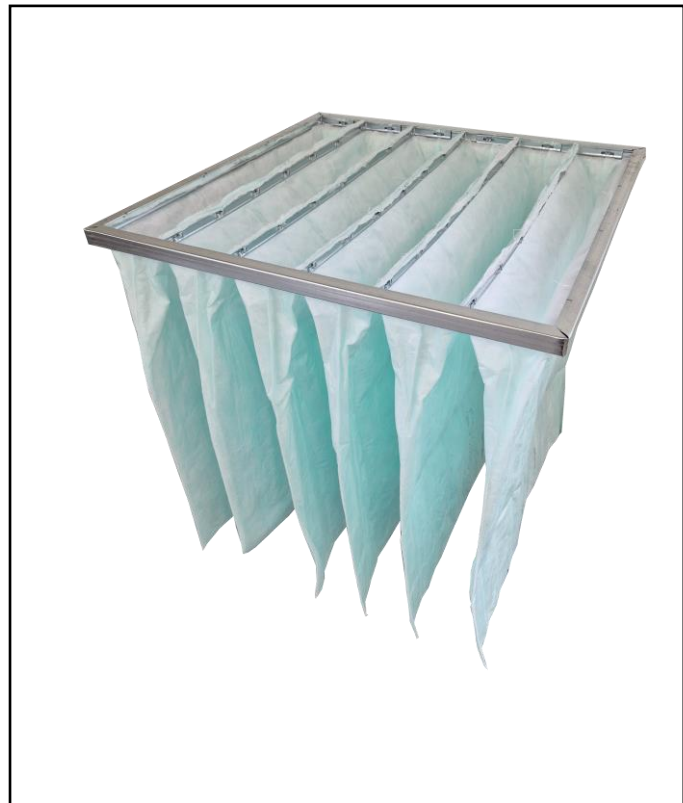

FEATURES

- 100% Polyester Filter Media
- Dual-Layer Media
- Conical Stitched Pockets for optimal airflow
- Rolled Safety Edge to Frame
- Hydrophobic Media
- Fire Retardant
- Low Price
- ePM10 Filter

RS PRO Ecoflow M6 Filter 24 X 20 X 24

RS Stock No.: 2551129

RS Professionally Approved Products bring to you professional quality parts across all product categories. Our product range has been tested by engineers and provides a comparable quality to the leading brands without paying a premium price.

Product Description

The Ecoflow, fire rated range of bag filters are used widely in government buildings, hospitals and other sensitive areas. This grade of filter is suitable for air condition to offices, theatres, computer rooms and spray booths.

General Specifications

Filter Size Actual HxWxD (mm)	592 x 490 x 600 mm
Header Depth	20 mm
Number of Pockets	4
Grade EN779:2012	M6
Filter Class ISO 16890	ePM10 > 70%
Rated Capacity	1440 m ³ /hr
Energy Rating	E
Initial Pressure Drop	65 Pa
Final Pressure Drop*	165 Pa
*Final Recommended Pressure Drop to EN13053:2019	
Maximum Operating Temperature 80C	