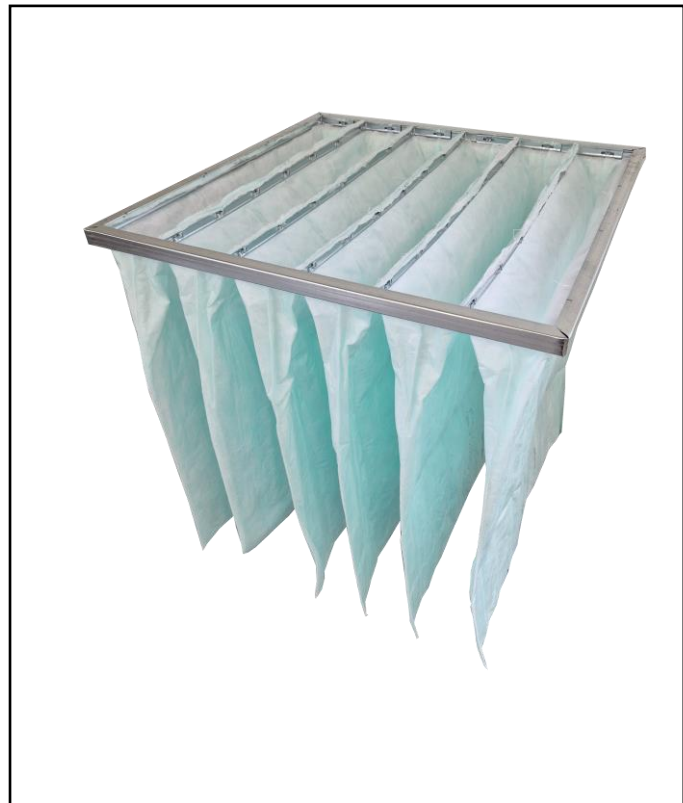

FEATURES

- 100% Polyester Filter Media
- Dual-Layer Media
- Conical Stitched Pockets for optimal airflow
- Rolled Safety Edge to Frame
- Hydrophobic Media
- Fire Retardant
- Low Price
- ePM10 Filter

RS PRO Ecoflow M6 Filter 24 X 20 X 20

RS Stock No.: 2551123

RS Professionally Approved Products bring to you professional quality parts across all product categories. Our product range has been tested by engineers and provides a comparable quality to the leading brands without paying a premium price.