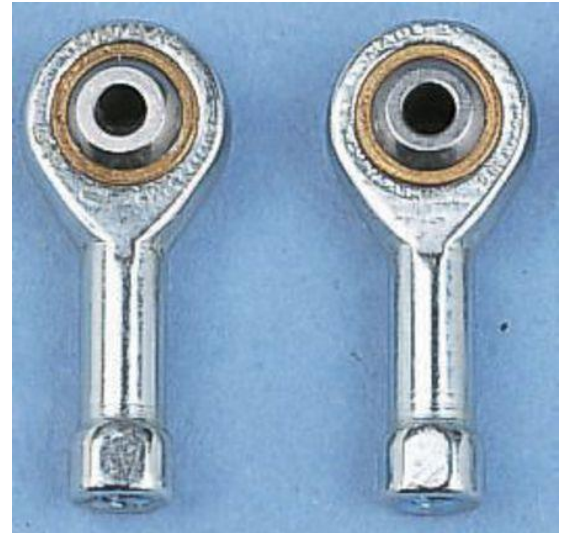

### M4 x 0.7 Female Steel Rod End, 4mm Bore Size, 31mm Long , M4 x 0.7 Thread Size, Metric Thread Standard Female

RS Stock number [382-302](#)

**Materials:**

Housing: Sizes 2 - 12 - C22 or C35 Pb steel, zinc plated and passivated  
 Sizes 14 - 30 - C35 steel, zinc plated and passivated  
 Ball: Standard - hardened ground, polished 100 Cr6 ball bearing steel  
 Series 10 - hardened ground, hard chrome plated 100 Cr6 ball bearing steel  
 Inserts: Sizes 2 - 16 - Cu Zn 40 Mn Pb bronze  
 Sizes 18 - 30 - Gc - Cu Su7 Zn Pb bronze

## Specifications

[Find alternatives](#)

To find a similar product, based on selected attributes, click the green button

Bore Size	4mm
Connection Gender	Female
Connection Size	M4 x 0.7 Female
Connection Thread Size	M4 x 0.7
Connection Thread Standard	Metric
Material	Steel
Overall Length	31mm
Static Load Rating	4500N