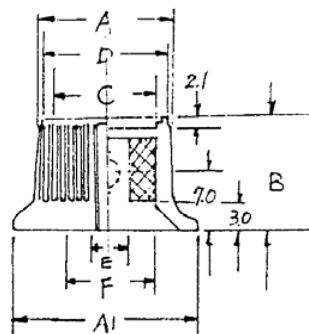

Product Datasheet

Plastic knob w/screw

ENGLISH

Specifications and Dimensions:

16.2mm dia 0.125in shaft

Material: Plastic

RS Stock Number	A	A1	B	C	D	E	F	Cap colour
259-6878	12.5	16.2	15.3	9.4	11.8	3.20	10.00	Black