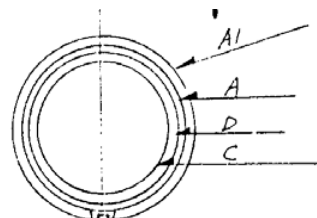

Product Datasheet

Plastic knob w/screw

ENGLISH

Specifications and Dimensions:

16.2mm dia 0.125in shaft

Material: Plastic

RS Stock Number	A	A1	B	C	D	E	F	Cap colour
259-6878	12.5	16.2	15.3	9.4	11.8	3.20	10.00	Black