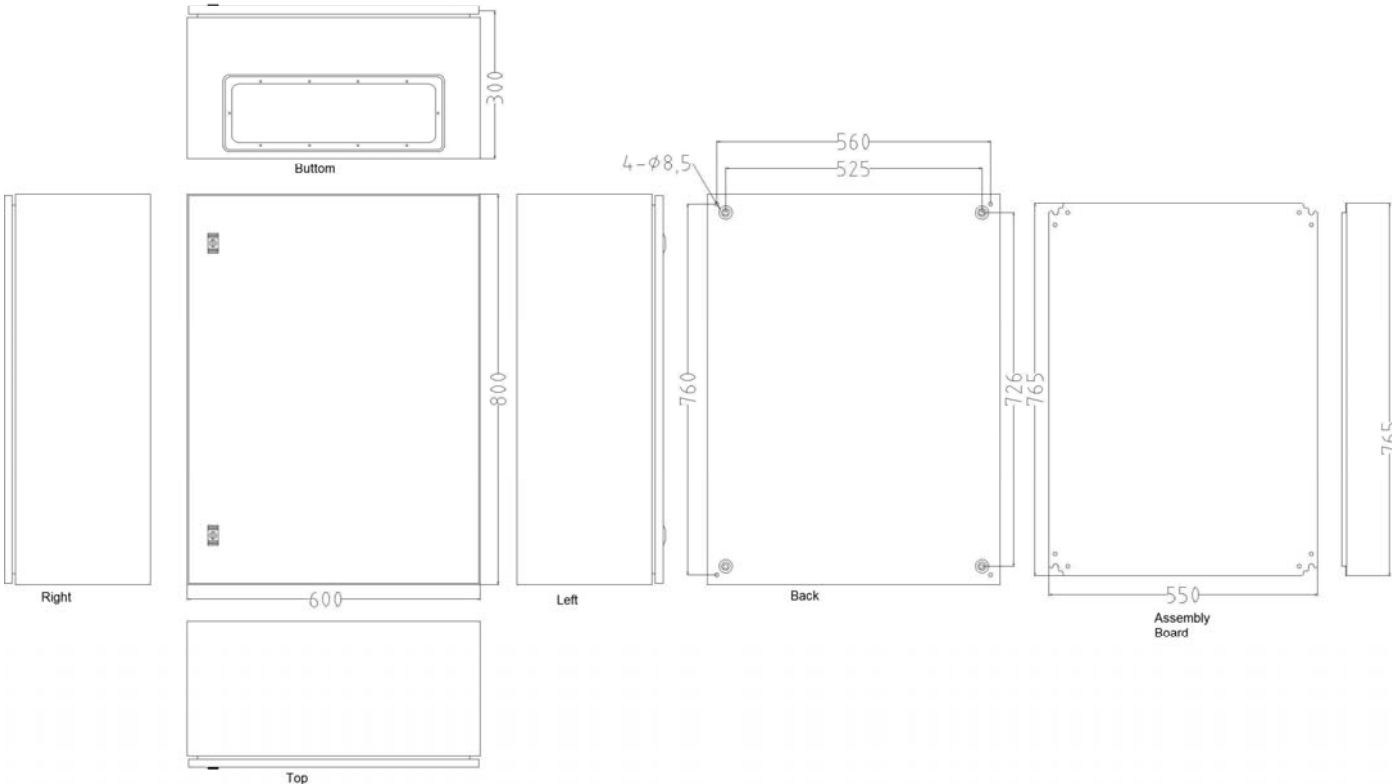

Mild Steel IP66 Wall Box, 800x600x300mm

unit: +/-0.8mm