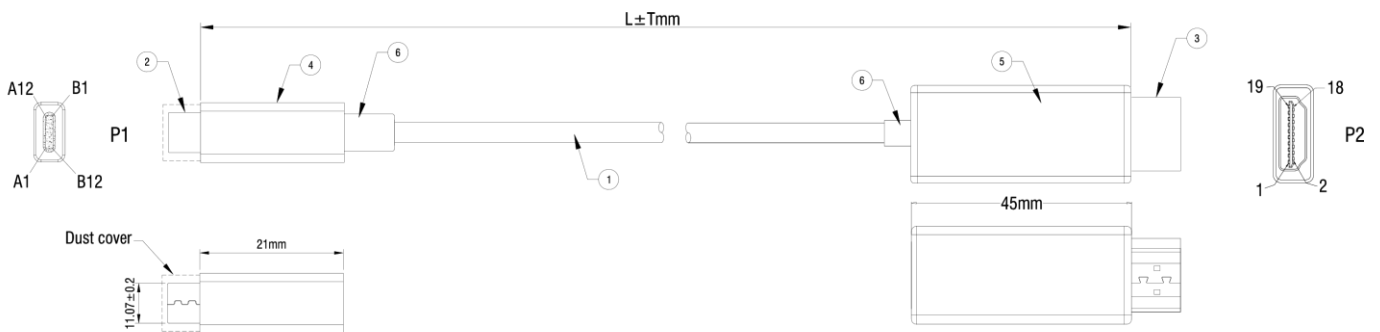

Datasheet

RS PRO 5mtr USB Type C M – HDMI M Black Cable 4K

Stock number: 192-4699

EN

The RS PRO 5 metre USB type C male to HDMI male cable has a black TPE jacket. The cable flex has copper wire conductors and drain wire, with an aluminium braid, foil shielding and has an outer diameter of 4.8mm. This cable is capable of 4k@60Hz.

The connectors are gold flashed and have a strain relief to help avoid the cable splitting around the edge of the boot.

| | |
|---|--|
| 6 | BLACK 45P PVC |
| 5 | HDMI MALE SHELL(BLACK ABS) |
| 4 | USB Type-C MALE SHELL(BLACK ABS) |
| 3 | HDMI 19P MALE(Black Insulator,Gold Plated)+PCB/A |
| 2 | USB Type-C MALE(White Insulato,Gold Plated) |
| 1 | NON-UL(32#*1P+D+AL/MY)*5+32#*4C+24#*2C+AL+B OD=4.8mm,BLACK TPE JACKET. |