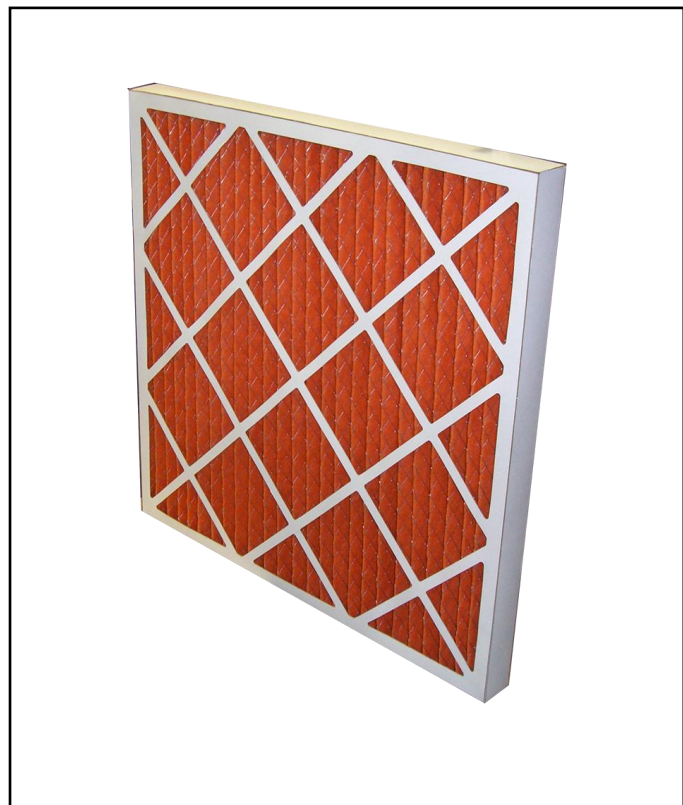

## FEATURES

- Water Resistant Frame
- Strong Media Support mesh
- Hydrophobic Filter media

# RS PRO Vline Gold 24x20x2 (metric)

RS Stock No.: 2560549

RS Professionally Approved Products bring to you professional quality parts across all product categories. Our product range has been tested by engineers and provides a comparable quality to the leading brands without paying a premium price.

## Product Description

This Super Capacity pleated panel filter is designed to operate under the most testing of conditions. The especially formulated media offers higher filtration efficiencies than other types in its class whilst the extra high pleat count delivers outstanding filter life, and the blended cotton / polyester filter media has 100% mechanical filtration properties. This filter uses a heavier grade media to deliver a higher filter efficiency.