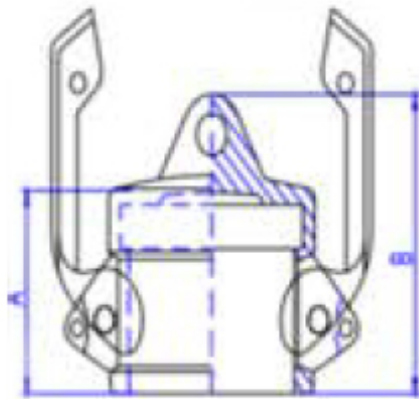

FEATURES

- Stainless Steel
- Quick Leak free connection
- Buna rubber seals
- No tools required

RS PRO Cam and Groove

RS Stock No.: 307-336

Blanking Cap

Product Description

Part No.	Size
307-336	1"

Features

Materials

Body	Stainless Steel
Seal	Buna N

Interchange

Camlock

Dimensions

(size)	1"
(size)	100
(size)	1"
A	36
B	50
weight	0.22