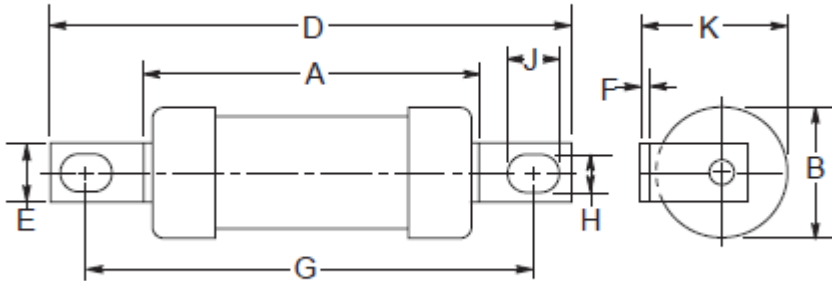

Datasheet

Industrial HRC Fuse

RS Stock number 521-2703

Dimensional Data:

Dimensions - mm

S/N	Amp Rating	Pre-arcing	Total @ 415V	Total @ 550V	Nom Watts Loss	Rated Voltage (AC)	A	B	D	E	F	G	H	J	K
521-2680	63	7000	18,800	25,700	5.6	550	58.0	21.0	109.5	14.3	3.20	94.0	8.7	11.0	24.5
521-2696	80	13,000	35,200	50,000	7.2	550	58.0	21.0	109.5	14.3	3.20	94.0	8.7	11.0	24.5
521-2703	100	25,000	76,500	95,600	8.5	550	58.0	21.0	109.5	14.3	3.20	94.0	8.7	11.0	24.5