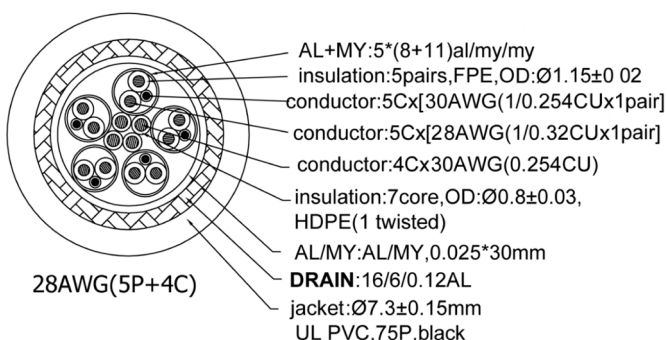

Datasheet

RS PRO 10mtr Active HDMI M-M High Speed with Ethernet Cable

Stock number: 182-8903

EN

The RSPRO 10 metre male to male active HDMI cable which has a white PVC jack and an outer diameter of 7.3mm. The connectors have a gold flash covering to prevent corrosion.

The connector hoods are also made of white PVC with a strain relief to prevent the jacket splitting around the boot.

The USB connector is for extra power and not needed under normal use.

With this cable being an active cable and not bidirectional, it is important to take care in the way in which the cable is connected. The Input connector connects to the device and the output (USB end) connects to the display.

HDMI is possibly the most common display connection on the market which can be found on devices ranging from PC's, Bluray players, games consoles and more.

HDMI V1.4	Signal Assignment	HDMI V1.4
1 Red		Red 1
2 Earth		Earth 2
3 White		White 3
4 Blue		Blue 4
5 Earth		Earth 5
6 White		White 6
7 Green		Green 7
8 Earth		Earth 8
9 White		White 9
10 Brown		Brown 10
11 Earth		Earth 11
12 White		White 12
14 Black		Black 14
17 White		White 17
19 Yellow		Yellow 19
13	Green CEC Green	13
15	Orange SCL Orange	15
16	Purple SDA Purple	16
18	Red +5 Volts Power Red	18
20		20