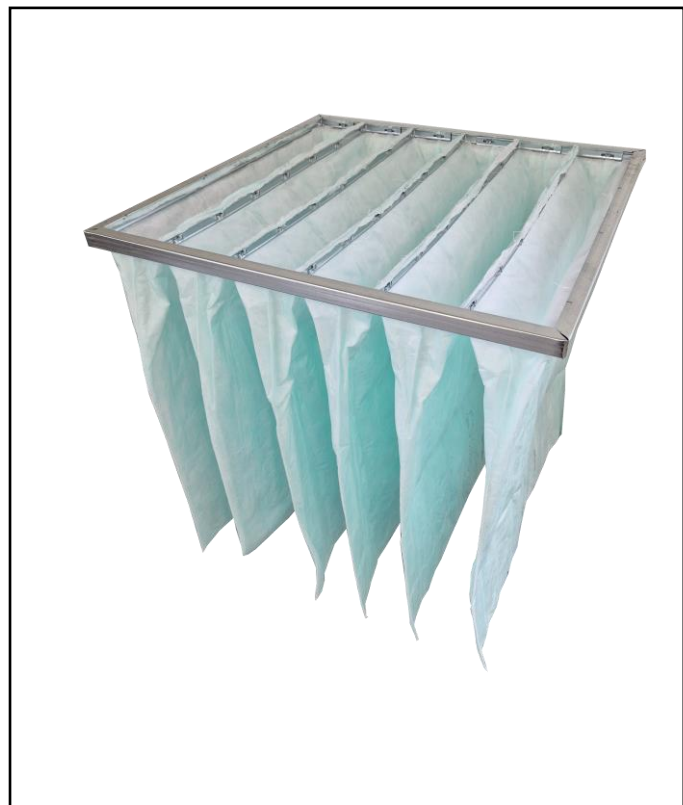

FEATURES

- 100% Polyester Filter Media
- Dual-Layer Media
- Conical Stitched Pockets for optimal airflow
- Rolled Safety Edge to Frame
- Hydrophobic Media
- Fire Retardant
- Low Price
- ePM10 Filter

RS PRO Ecoflow M6 Filter 24 X 24 X 21

RS Stock No.: 2551156

RS Professionally Approved Products bring to you professional quality parts across all product categories. Our product range has been tested by engineers and provides a comparable quality to the leading brands without paying a premium price.