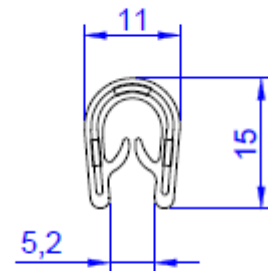

ENGLISH

Datasheet

NITRILE GISTA EDGE PROTECTOR 15mm X 11mm

RS Stock No: 175-2572

Description:

Black Nitrile Rubber with steel wire insert.

Provides edge protection to sheet material and reduces noise and wear resulting from vibrations. Oil Resistant

Temperature range -40 to +100°C.

Specification:

Colour: Black

Length: 20 Mtrs

Height: 15mm

Width: 11mm

Clamping Range: 1.5 – 4mm

PART # 1010-HP591

HP0591
461H360

Clamping Range 1.5-4mm
Black NBR 60°±5° Shore A
Including looped wire carrier