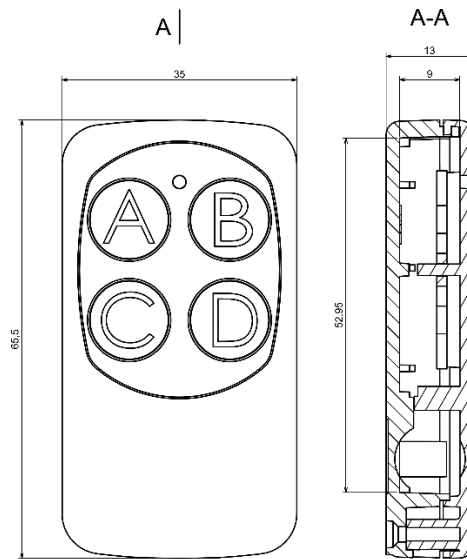

### Mechanical Specifications

<b>Height</b>	13.0 mm
<b>Width</b>	35.0 mm
<b>Length</b>	65.5 mm
<b>Gasket</b>	No

All dimensions are given within +/-0,5mm tolerance