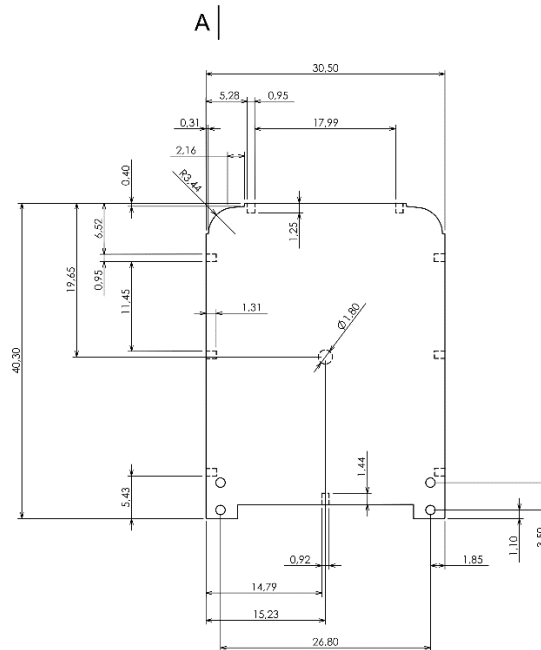

### Mechanical Specifications

<b>Height</b>	13.0 mm
<b>Width</b>	35.0 mm
<b>Length</b>	65.5 mm
<b>Gasket</b>	No

All dimensions are given within +/-0,5mm tolerance