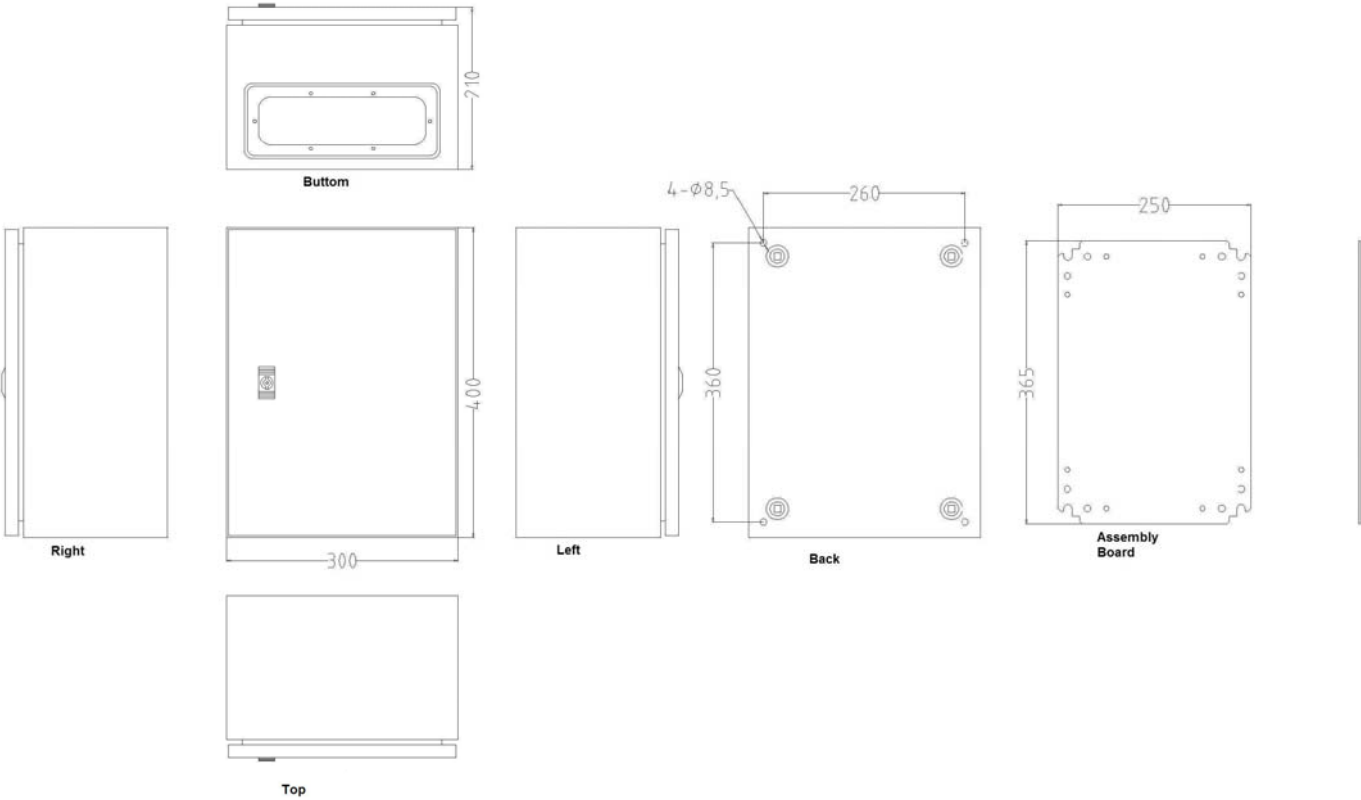

Mild Steel IP66 Wall Box, 400x300x210mm

unit: +/-0.5mm