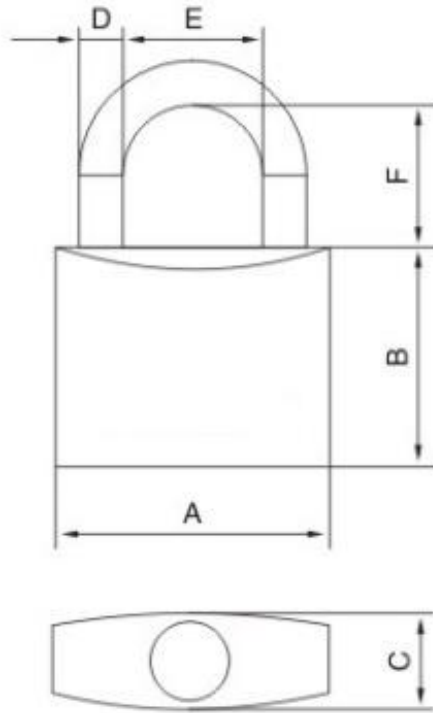

EN

Datasheet

RS PRO solid brass padlock 40mm

Stock No. 195-8243 195-8244 195-8245 195-8246

195-8247

Product Image embedded here

SPECIFICATION

- Material: Brass, Steel

RS Article No.	Lock Body Dimension(mm)			Shackle Dimension(mm)			Keyed Alike
	A	B	C	D	E	F	
1958243	40	32	14	6	21	22	KA3
1958244	40	32	14	6	21	22	KA4
1958245	40	32	14	6	21	22	KA5
1958246	40	32	14	6	21	38	KA6
1958247	40	32	14	6	21	63	KA7