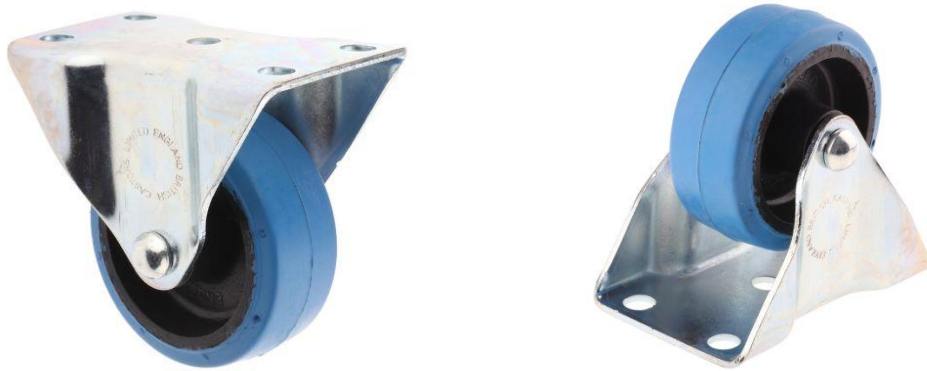

Datasheet

RS PRO Medium Duty Fixed Castor

Stock number: 1964933

EN

Medium duty castor with bright zinc finish.
Press steel bracket fixed.
Black nylon centre with blue rubber tyre.

Wheel diameter:	75mm
Thread width:	32mm
Load Capacity:	90kg
Overall height:	95mm
Plate size:	102mm x 64mm
Bolt hole centres:	83mm x 35mm
Suits bolt diameter:	8mm
Rotation:	Fixed
Brake:	No
Wheel type:	Hub black nylon, with blue rubber tyre
Bearing type:	Plain