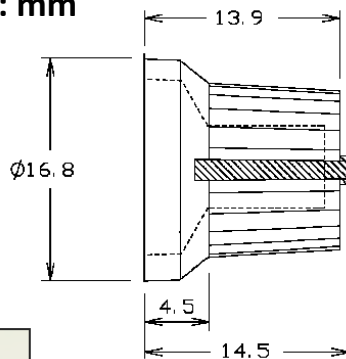

Datasheet

2 Colour Knobs

RS Stock number 777-7369

ENGLISH

Unit: mm

RS 7777334

Knob black blue marker line 6mm splined

RS 7777356

Knob black blue marker line 6mm D

RS 7777338

Knob black green marker line 6mm splined

RS 7777350

Knob black green marker line 6mm D

RS 7777347

Knob black grey marker line 6mm splined

RS 7777369

Knob black grey marker line 6mm D

RS 7777340

Knob black red marker line 6mm splined

RS 7777362

Knob black red marker line 6mm D

RS 7777344

Knob black white marker line 6mm splined

RS 7777366

Knob black white marker line 6mm D

RS 7777353

Knob black yellow marker line 6mm splined

RS 7777375

Knob black yellow marker line 6mm D