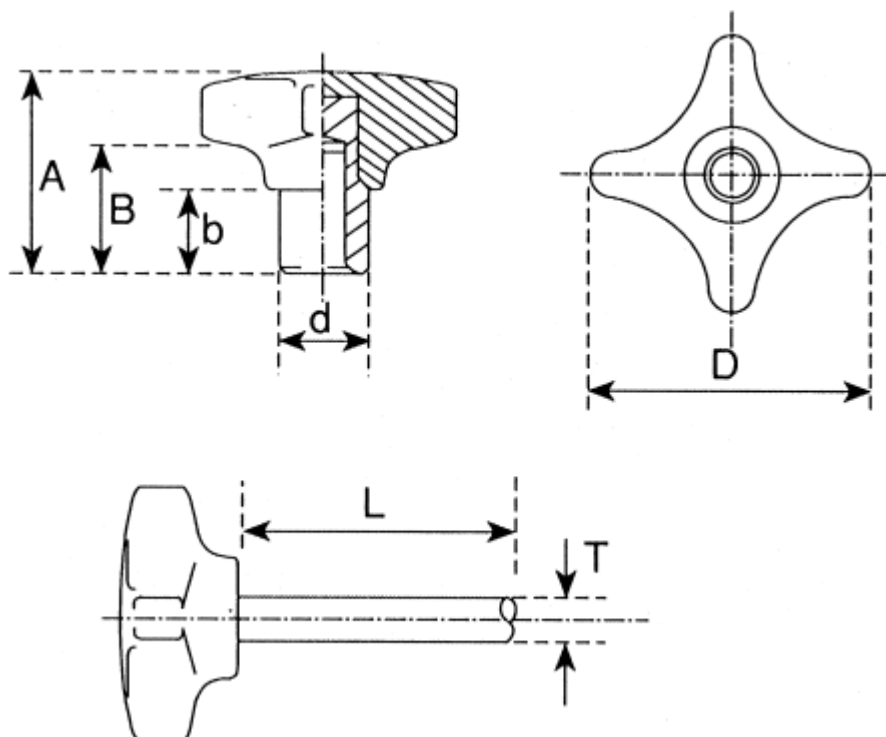

ENGLISH

Datasheet

Stock No: 686-604

RS Pro Black Phenolic Knob, M6 x 13

Standards
BS771

Product Details

Phenolic Cross Knobs

Wood filled phenolic knobs to BS771 with zinc plated steel threads and light alloy inserts and -30°C to + 140°C working range.

Specifications:

Thread	M6 x 13
Thread Diameter	M6
Thread Length	13mm
Knob Shape	4-Arm
Mounting Type	Threaded Stud
Knob Diameter	38mm
Body Material	Phenolic
Insert Material	Alloy
Colour	Black

Dimensions:

Dimensions (mm)					
Stock no	D	A	B	b	d
686-604	38	20	8	-	18
686-610	38	20	8	-	18
686-626	38	20	8	-	18
686-632	50	27	12	-	22
686-648	50	27	12	-	22
686-654	50	27	12	-	22