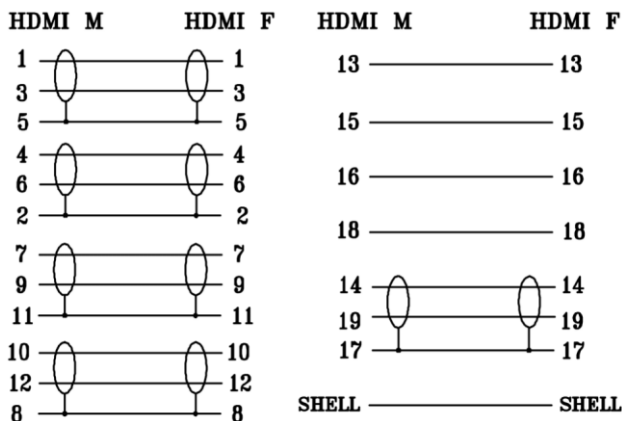

### RS PRO 2mtr HDMI M-F High Speed with Ethernet Cable – Black - 5 Pack

Stock number: 2527127

EN

The RSPRO 2 metre male to female HDMI cable which has a black PVC jacket and an outer diameter of 6mm. The connectors have a gold flash covering to prevent corrosion.

The connector hoods are also made of white PVC with a small foot print of 19.44mm wide and 11mm high, and have a strain relief to prevent the jacket splitting around the boot.

HDMI is possibly the most common display connection on the market which can be found on devices ranging from PC's, Bluray players, games consoles and more.

1. HDMI CABLE V1.4 WIRE GAUGE:  
30AWG COPPER [(30#\*1P+D+FAM)\*5P  
+30#\*4C+AL+D+BLACK PVC6.0MM]
2. HOOD: MOLDING TYPE,BLACK IN COLOR
3. CABLE ELECTRICAL TEST:  
100% OPEN SHORT & MISS WIRE TEST.
4. PACKING: 1PC/POLYBAG