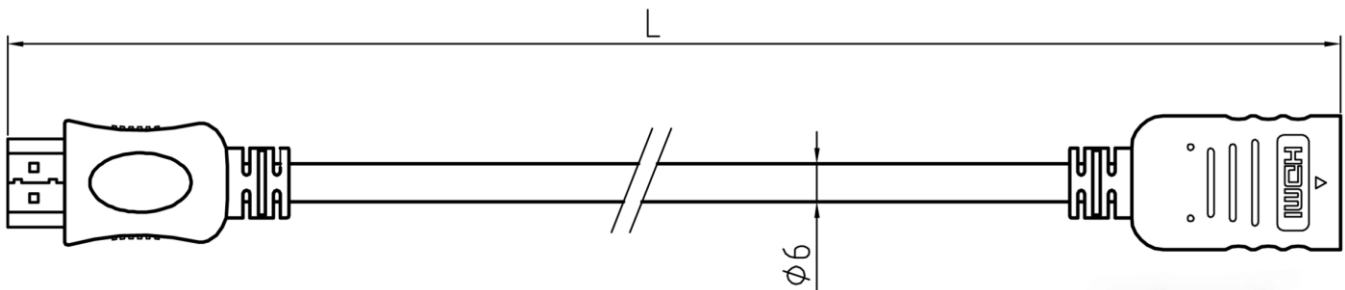

### RS PRO 2mtr HDMI M-F High Speed with Ethernet Cable – Black - 5 Pack

Stock number: 2527127

EN

The RSPRO 2 metre male to female HDMI cable which has a black PVC jacket and an outer diameter of 6mm. The connectors have a gold flash covering to prevent corrosion.

The connector hoods are also made of white PVC with a small foot print of 19.44mm wide and 11mm high, and have a strain relief to prevent the jacket splitting around the boot.

HDMI is possibly the most common display connection on the market which can be found on devices ranging from PC's, Bluray players, games consoles and more.

1. HDMI CABLE V1.4 WIRE GAUGE:  
30AWG COPPER [(30#\*1P+D+FAM)\*5P  
+30#\*4C+AL+D+BLACK PVC6.0MM]
2. HOOD: MOLDING TYPE,BLACK IN COLOR
3. CABLE ELECTRICAL TEST:  
100% OPEN SHORT & MISS WIRE TEST.
4. PACKING: 1PC/POLYBAG