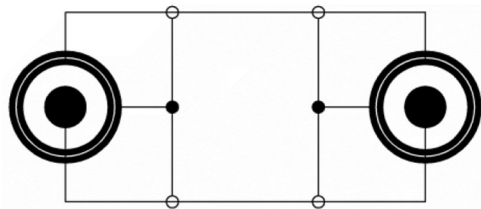

Datasheet

RS PRO 2m 3.5mm Stereo Cable, Blue

Stock number: 192-4393

EN

The RS PRO 2 metre, 3.5mm stereo jack cable has a blue PVC jack and moulded blue boots. They have a layer of shielding around each core to help cut down on interference.

The connectors are nickel and have a strain relief to help avoid the cable splitting around the edge of the boot.

The 3.5mm jack plug is used on a variety of audio devices.

RoHS / REACH / CE