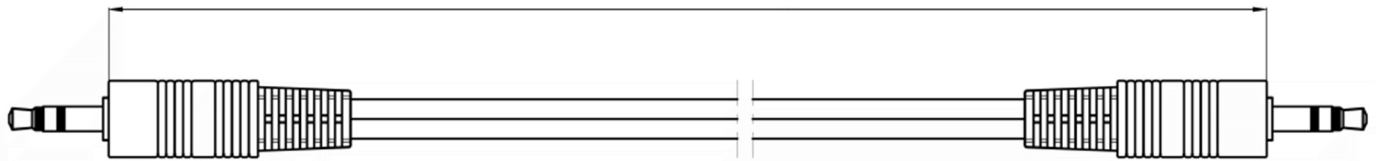

Datasheet

RS PRO 2m 3.5mm Stereo Cable, Blue

Stock number: 192-4393

EN

The RS PRO 2 metre, 3.5mm stereo jack cable has a blue PVC jack and moulded blue boots. They have a layer of shielding around each core to help cut down on interference.

The connectors are nickel and have a strain relief to help avoid the cable splitting around the edge of the boot.

The 3.5mm jack plug is used on a variety of audio devices.

RoHS / REACH / CE