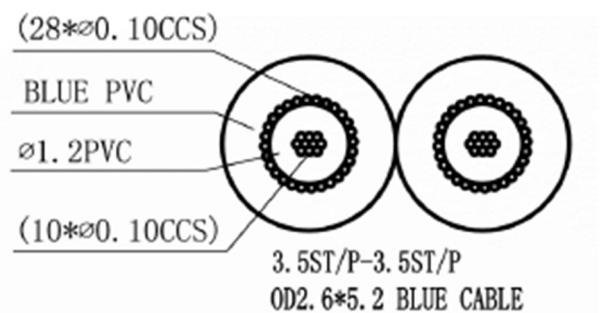

Datasheet

RS PRO 2m 3.5mm Stereo Cable, Blue

Stock number: 192-4393

EN

The RS PRO 2 metre, 3.5mm stereo jack cable has a blue PVC jack and moulded blue boots. They have a layer of shielding around each core to help cut down on interference.

The connectors are nickel and have a strain relief to help avoid the cable splitting around the edge of the boot.

The 3.5mm jack plug is used on a variety of audio devices.

RoHS / REACH / CE