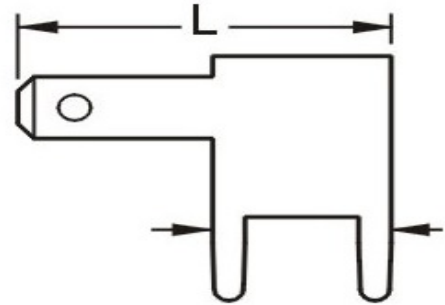

ENGLISH

Datasheet

RS Pro Male Terminals

Stock Number: 125-2001

ITEM NO.	NEMA TAB	DIMENSION inch(mm)		Q'TY
		W	L	BOX
125-2001	.020X.110	0.248	0.524	1000
	0.5X2.8	6.3	13.3	

LT: Loose Piece, Tin Plated

Terminal Material: Brass