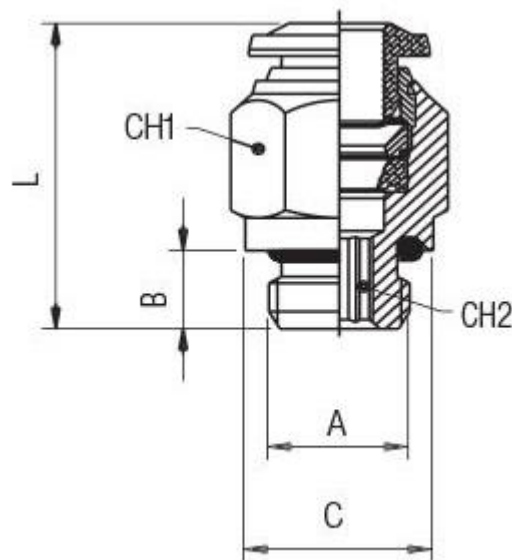

Product Description

The RS PRO straight male adaptor (parallel) works in - 0.99 bar to 20 bar pressure range. It is mainly used in dairy, coffee machine, vending, food & beverage, medical, vacuum applications. It is available in brass with Food Grade coating. In combination with FEP tubes, it is the most demanded solution for the Food & Beverage market. Because of the special coating it can be used also in aggressive environment. RoHS and REACH compliant.

General Specifications

Material	Nickel Plated Brass
Applications	Lubrication System, Cooling System, Pneumatic Machinery Equipment

Mechanical Specifications

Connection Type	Threaded, Tube
Tube Connection Size	10mm
Coupling Gender	Male
Threaded Connection	3/8 in Male
Thread Size	3/8in
Hose Barb Connection	10mm
Mounting Hole Diameter	20mm
Wrench Size1	17
Wrench Size2	8
Length	27.5mm

Operation Environment Specifications

Minimum Operating Temperature	-15°C
Maximum Operating Temperature	190°C

Similar Products

Parameters	2312744	2312745
Brand	RS PRO	RS PRO
Connection Type	Threaded, Tube	Threaded, Tube
Hose Barb Connection	4mm	6mm
Coupling Gender	Male	Male
Threaded Connection	1/8 in Male	1/8 in Male
Thread Size	1/8in	1/8in
Hose Barb Connection	4mm	6mm
Mounting Hole Diameter	13mm	13mm
Wrench Size1	10	13
Wrench Size2	2	4
Length	21mm	23.5mm