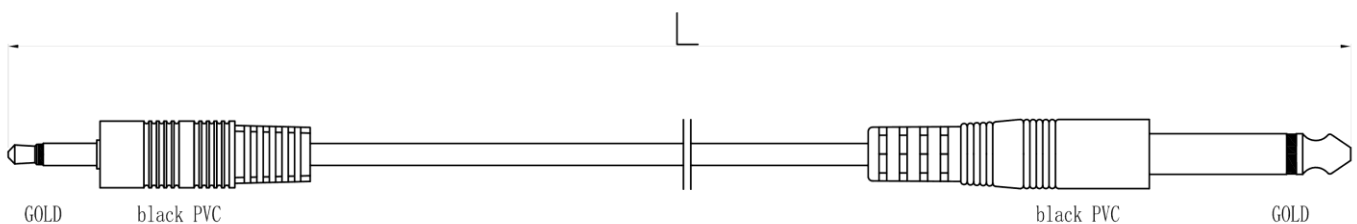

Datasheet

RS PRO 1m Mono 6.35mm Jack to 3.5mm Jack Cable

Stock number: 2368987

EN

The RS-PRO range of cables 6.35mm to 3.5mm Mono cables are ideal for connecting between two pieces of audio equipment that have 3.5mm / 6.35mm sockets.

These types of mono jacks are also be referred to as TS (Tip Sleeve) connectors. They are assembled with gold connectors for a high-quality finish that also provide anti-corrosive properties.

- 1m
- 6.35mm Jack
- 3.5mm Jack
- Mono Audio
- Gold Connectors

1. CABLE: 0.12CU*18+0.12CCS*28+OD3.5mm, BLACK COLOR , PVC JACKET.
2. CONNECTORS: ϕ 3.5mm MONO PLUG*1PCS, ϕ 6.35mm MONO PLUG*1PCS,
3. MOLD ASSEMBLY, BLACK COLOR
4. OPEN/SHORT TEST: 100% TEST.
5. ROHS COMPLIANT