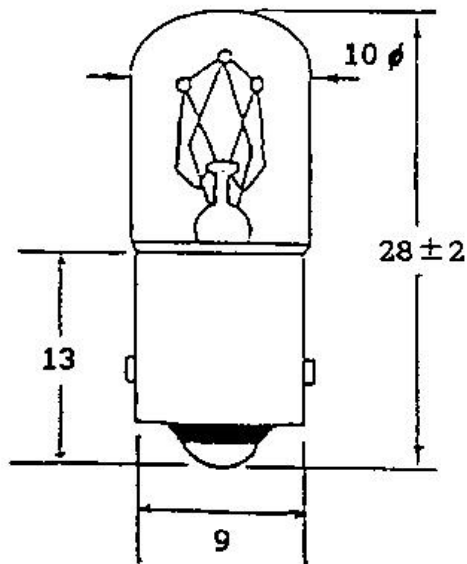

Datasheet

BA9s Filament Indicator Lamp

RS Stock number [360-7799](#)

Dimensions:

Unit : mm

Specifications:

Base Type:	Ba9s/13
Voltage:	24V
Filament Type:	C-2F
Filament Type:	Vacuum Type
Life Hours:	5000 hrs