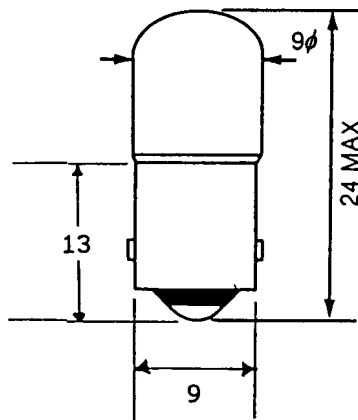

Features and Benefits

- Clear light
- 5 lumens output
- 3000 hours lifetime

Specifications:

Current Rating	33 mA
Diameter	9 mm
Lamp Base	BA9s
Lamp Size	T9
Length	24 mm
Lens Colour	Clear
Life Hours	3000 h
Luminosity	5.04 lm
Voltage Rating	60 V

DRAWING - I

Unit : mm

1. Structure	Bulb Diameter	9 ± 1mm
	Length	24mm Max.
	Base Type	Ba9s/13
2. Design Characteristics	Voltage	60V
	Amperage	33mA ± 10%
	Filament Type	CC-2F
		Vacuum type
	MSCP	0.4 CP ± 20%
Life Hours	3000 Hrs	