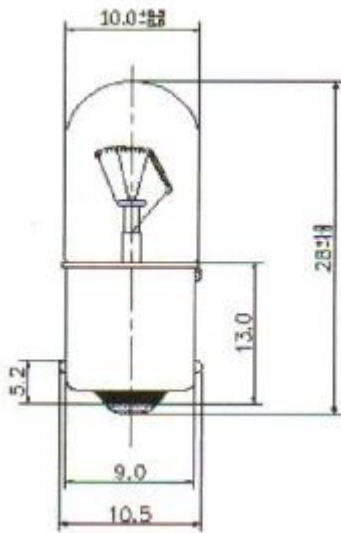

Datasheet

Clear Filament Indicator Lamp

RS Stock number [655-8987](#)

Dimensions: (mm)

Specifications

Structure		Design Characteristics	
Bulb type	T3 ¼ Clear	Voltage	6.5V
Bulb diameter	Ø10.5max	Amperage	300mA±10%
Length	29.0max	Filament Type	Vacuum Type
Base Type	Ba9s	Luminous Flux	12Lm±20%
		Life Hours	4000hrs