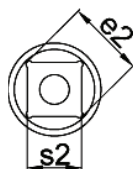

### Product features:

- Fixed ended design
- Chrome Vanadium Molybdenum steel bit
- Chrome Vanadium socket
- Mirror chrome finish

RS CODE NO		a ref. mm	L mm	L1 mm	
1923778	T10	2.72	37	18	14
1923779	T15	3.26	37	18	14
1923781	T20	3.84	37	18	14
1923782	T25	4.40	37	18	14
1923783	T27	4.96	37	18	14
1923784	T30	5.49	37	18	14
1923785	T40	6.60	37	18	14