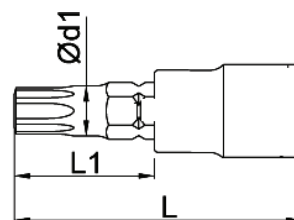

### Product features:

- Fixed ended design
- Chrome Vanadium Molybdenum steel bit
- Chrome Vanadium socket
- Mirror chrome finish

RS CODE NO		a ref. mm	L mm	L1 mm	
1923778	T10	2.72	37	18	14
1923779	T15	3.26	37	18	14
1923781	T20	3.84	37	18	14
1923782	T25	4.40	37	18	14
1923783	T27	4.96	37	18	14
1923784	T30	5.49	37	18	14
1923785	T40	6.60	37	18	14