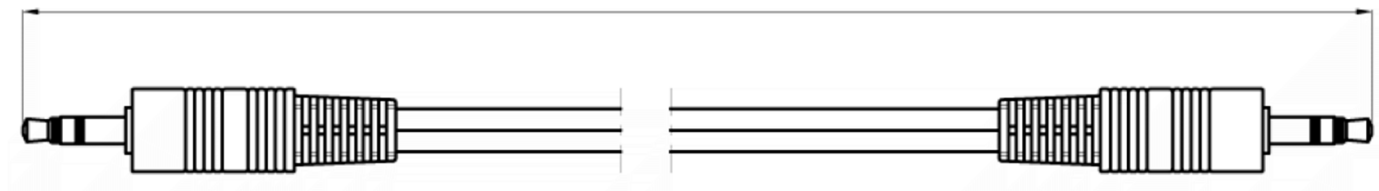

Datasheet

RS PRO 15m 3.5mm Stereo Cable, Black

Stock number: 192-4414

EN

The RS PRO 15 metre, 3.5mm stereo jack cable has a black PVC jack and moulded black boots.

The connectors are nickel and have a strain relief to help avoid the cable splitting around the edge of the boot.

The 3.5mm jack plug is used on a variety of audio devices.

BLACK (3.5)  BLACK (3.5)

GOLD 3.5 STEREO MALE TO 3.5
STEREO MALE OD2.8*5.6(0.1/10+0.1/10)
BLACK CABLE

RoHS / REACH / CE