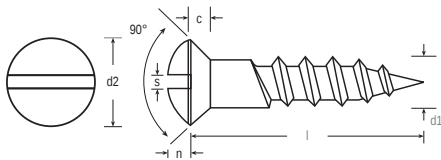

ENGLISH

Datasheet

Slotted Round Stainless Steel A2-304 Woodscrew to DIN 96

RS Stock No **1443530**
Size **4.0 x 20mm**

d1	3.5mm	4.0mm	5.0mm	5.5mm
d2	6.5	7.5	9.2	10.2
n max.	1.93	2.2	2.5	2.75
s	0.8	1.0	1.2	1.2
c min.	1.4	1.6	2	2.2

Please view our full range listing below

RS Stock No	Size (mm)
4833056	3.5 x 20
1443530	4.0 x 20
4833062	4.0 x 25
1443531	4.0 x 30
4833078	4.0 x 40
4833084	5.0 x 40