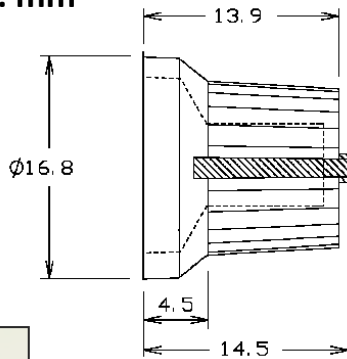

Datasheet

2 Colour Knobs

RS Stock number 777-7362

Unit: mm

RS 7777334

Knob black blue marker line 6mm splined

RS 7777356

Knob black blue marker line 6mm D

RS 7777338

Knob black green marker line 6mm splined

RS 7777350

Knob black green marker line 6mm D

RS 7777347

Knob black grey marker line 6mm splined

RS 7777369

Knob black grey marker line 6mm D

RS 7777340

Knob black red marker line 6mm splined

RS 7777362

Knob black red marker line 6mm D

RS 7777344

Knob black white marker line 6mm splined

RS 7777366

Knob black white marker line 6mm D

RS 7777353

Knob black yellow marker line 6mm splined

RS 7777375

Knob black yellow marker line 6mm D