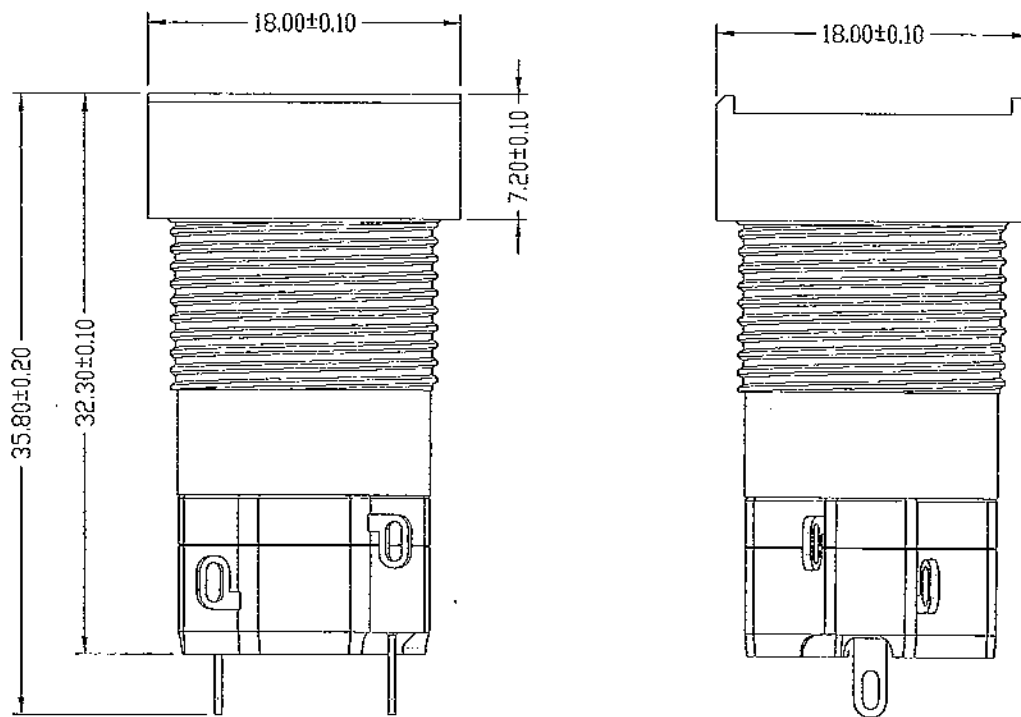

# SD16-LAS1-1S / SD16-LMS1-1S

All material are RoHS according EU Standard.

PART NO.	SD16-LAS1-1S / SD16-LMS1-1S	VERSION	A	CONFIRMED BY	Winston K
SHEET OF	2/2	METRIC	MM	DRAWN BY	S
		DATE	2007/04/23	GENERAL MANAGER	Q. L. H.