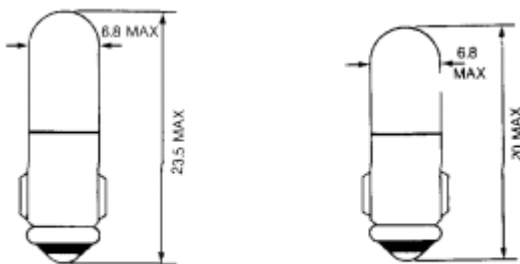

Datasheet

BA9s Filament Indicator Lamp

RS Stock number 339-3282

Dimensions: (mm)

Specification

Current	100mA
Diameter	6.8mm
Lamp Base	Ba7s
Bulb Type	T6.8
Luminosity	6.3Lm \pm 20%