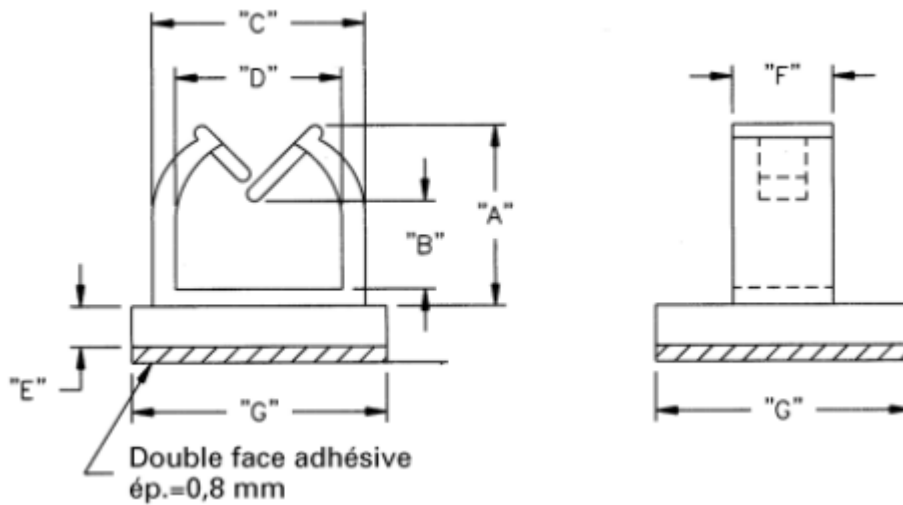

Product Description

From RS PRO, this nylon self-adhesive cable clip is perfect for light duty cable management solutions. With a broad adhesive application area, and a lightweight body, the clip is incredibly easy to install on any flat, clean surface. Wires and cables can be easily slotted into and removed from the flexible clamp.

Options available with various lengths:

[241-4760](#) - 4.1 mm

[241-4776](#) - 6.1 mm

[241-4782](#) - 7.4 mm

[241-4798](#) - 9.1 mm

[241-4805](#) - 11.2 mm

[241-4827](#) - 13 mm

General Specifications

Mechanical Specifications

Dimensions	6.1mm x 9.4mm x 7.1mm
Length	6.1mm
Width	9.4mm
Depth	7.1mm

Approvals

Compliance/Certifications	RoHS certificate of compliance ,UL
----------------------------------	------------------------------------

Dimensions (mm)							
Adhesive Base	A	B	C	D	E	F	G
241-4760	4.1	1	7.1	4.6	1.5	2	9.4
241-4776	6.1	2.8	7.1	4.6	1.5	2	9.4
241-4782	7.4	3	9.1	6.4	2	4.1	12.7
241-4798	9.1	4.1	10.7	7.9	2	4.1	12.7
241-4805	11.2	6.1	11.9	8.9	2	4.1	12.7
241-4827	13	7.6	11.9	8.9	2	4.1	12.7