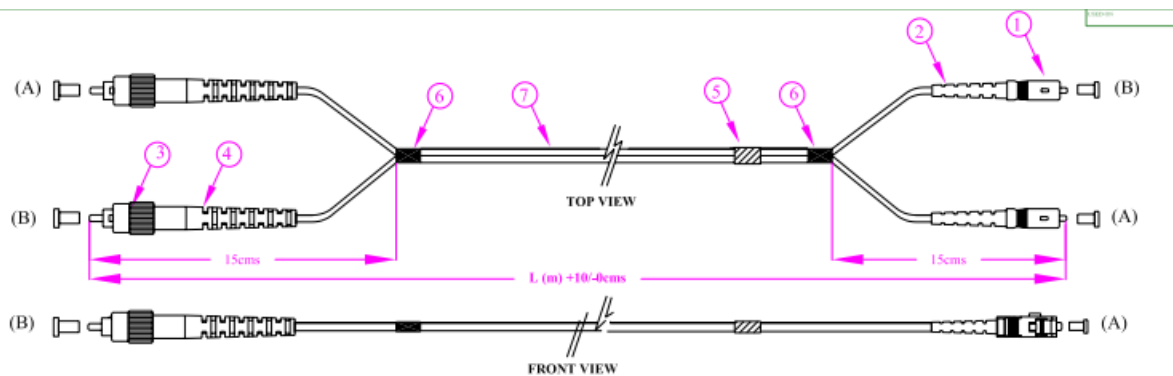

# Datasheet Fibre Optic Cable Assembly

RS Stock number 536-8317

## Dimensions:

No.	Description	Ea
1	SC Connector	2
2	SC Boots	2
3	FC Connector	2
4	FC Boots	2
5	Identification Label	1
6	2.8mm Duplex Cable	1
7	Black Tape	2

## Specification

Connector: SC Clips shall be mounted to the connector to make it duplex  
 Optical Performance: (IEC 61300-3-4)  
 Multimode: (@ 130mm)  
 Max.IL-0.30dB Typical: 0.20dB  
 Single mode: (@1310mm and or 1550mm)  
 Max. IL – 0.30dB Typical: 0.20dB  
 Return Loss: >50dB  
 RoHS Compliant  
 Coiling Diameter: Greater than 200mm