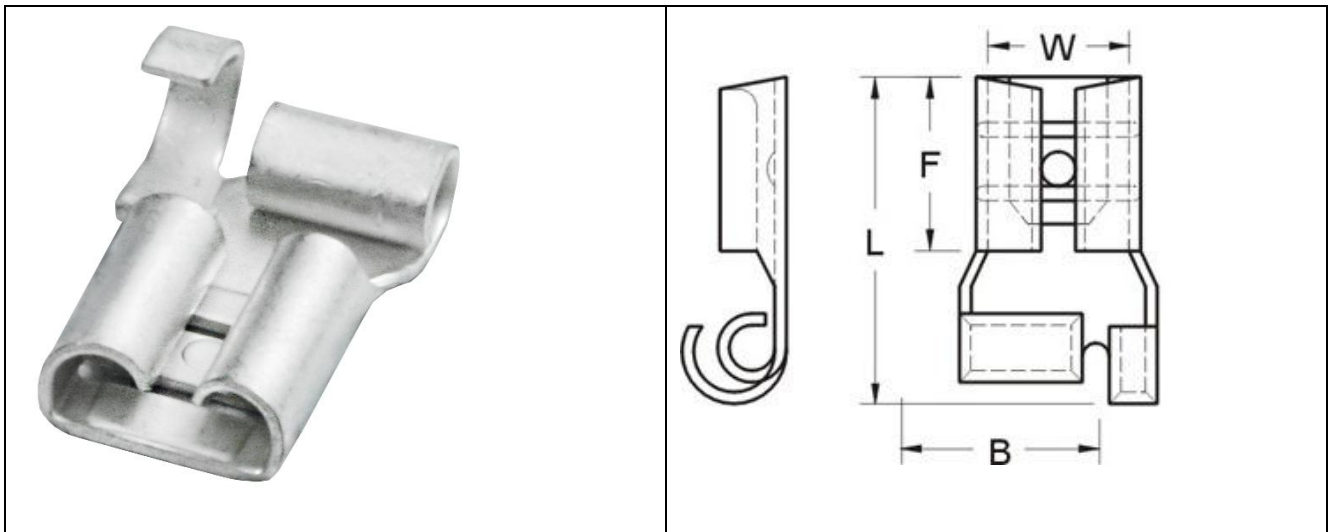

EN

Datasheet

RS PRO NON-INSULATED FLAG FEMALE

TERMINALS

Stock number: 178-8337

MAXIMUM ELECTRIC CURRENT:

A.W.G.	16	14
AMP.	10	15

TERMINAL MATERIAL: BRASS

SURFACE TREATMENT: TIN PLATED

TERMINAL BARREL I.D.: C=2.2MM

WIRE RANGE A.W.G. mm ²	ITEM NO.	NEMA TAB	DIMENSION inch(mm)				
			W	F	L	B	T
16-14 A.W.G.	178-8337	.032X.250 (0.8X6.35)	0.26	0.307	0.591	0.366	0.018
1.5-2.5 mm ²			6.6	7.8	15	9.3	0.45