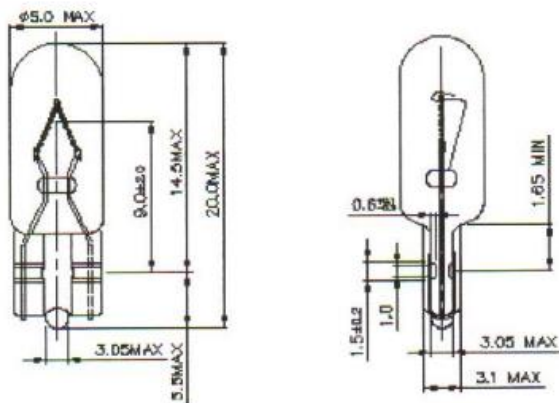

Datasheet

Wedge Filament Indicator Lamp

RS Stock number 655-9722

Dimensions: (mm)

Structure		Design Characteristics	
Bulb Type	T1 ½ Clear	Voltage	6V
Bulb Diameter	5.0Max	Amperage	80mA±10%
Length	20.0Max	Filament Type	Vacuum Type
Base Type	Wedge Base	Luminous Flux	09.Lm±20%
		Life Hours	5000 Hours