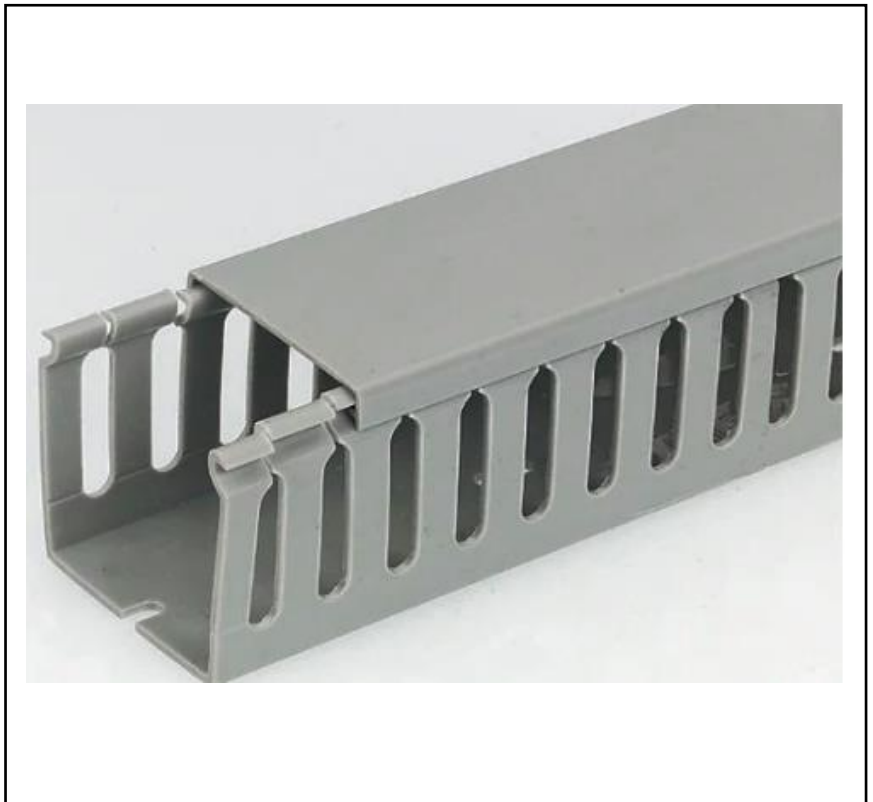

## FEATURES

- Cable protection
- Slotted construction
- Significantly lower fire risk, due to self-extinguishing nature
- Slot gaps are 8mm

## RS PRO Grey Slotted Panel Trunking - Open Slot, W80 mm x D80mm, L2m, PVC

RS Stock No.: 758-9314

RS Professionally Approved Products bring to you professional quality parts across all product categories. Our product range has been tested by engineers and provides a comparable quality to the leading brands without paying a premium price.

## Product Description

Brought to you by RS Pro, this open slot PVC cable trunking is versatile and cost effective. Used in any application where cable protection is essential, this cable trunking has flexible slots to allow easy slide-on and slide-off of the cable cover. The open slot construction also allows for cables to be threaded into and out of the trunking at any point. The trunking is made from high impact, warp proof PVC, and is self-extinguishing to UL94-V2. This means the trunking is suitable for commercial applications, with an emphasis on safety and long-life. Whether you are running cable from switchboards for IT applications, or power and network leads for a busy office or factory floor, this cable trunking is ideal. All models are highly reliable and excellent quality.

## General Specifications

<b>Trunking/Chain Type</b>	Slotted Panel Trunking
<b>Material</b>	PVC
<b>Colour</b>	Grey
<b>Fire Behaviour</b>	Self-extinguishing
<b>Applications</b>	Offices and indoor work spaces, at various lengths, Electrical workshops, Schools, Hospitals, Hotels and anywhere with customers walking amongst cables