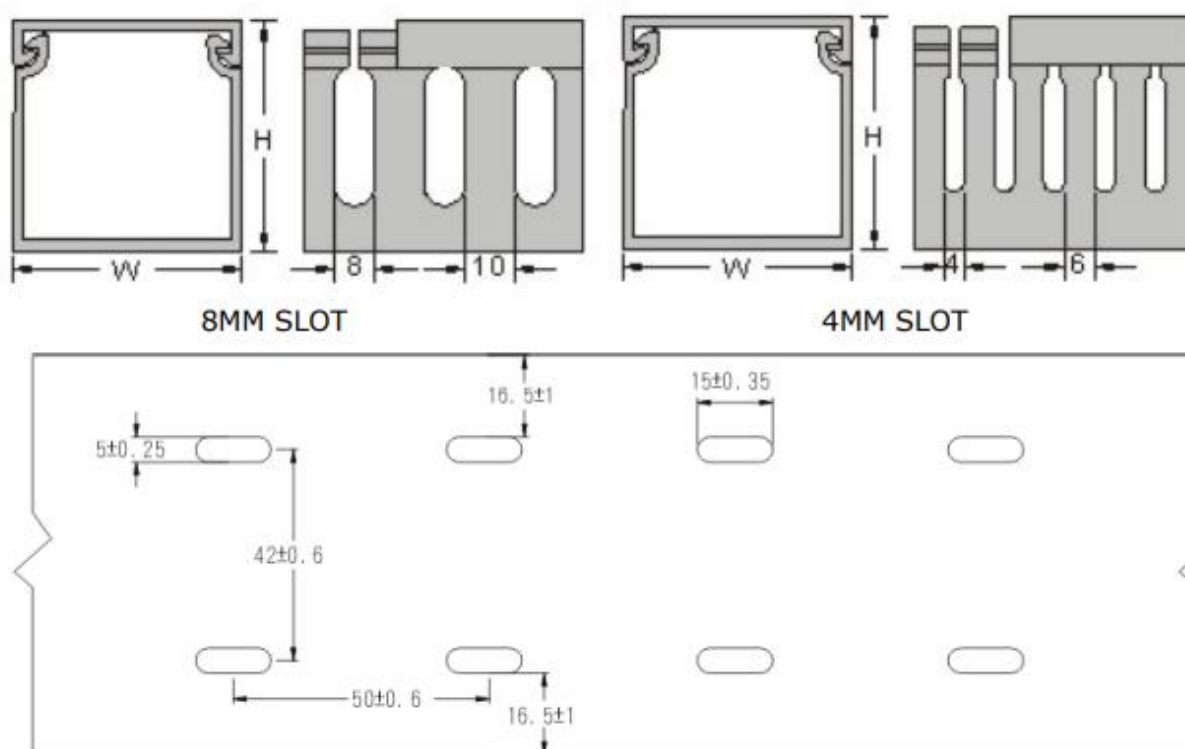

## RS PRO Grey Slotted Panel Trunking - Open Slot, W80 mm x D80mm, L2m, PVC

RS Stock No.: 758-9314

RS Professionally Approved Products bring to you professional quality parts across all product categories. Our product range has been tested by engineers and provides a comparable quality to the leading brands without paying a premium price.

## Mechanical Specifications

<b>Length</b>	2m
<b>Width</b>	80mm
<b>Depth</b>	80mm
<b>Slot Type</b>	Open
<b>Slot Gap</b>	8mm

### Standards Met

CE, CSA, RoHS Compliant, UL 94 V-0, UL 94 V-2, UL E97527

RS Article No	W(mm)	H(mm)	Slot	Length
<b>758-9248</b>	80	80	8mm	2M
<b>758-9305</b>	80	60		
<b>758-9314</b>	80	80	4mm	
<b>758-9244</b>	80	60		
<b>879-3753</b>	80	80	8mm	1M
<b>879-3735</b>	80	80	4mm	