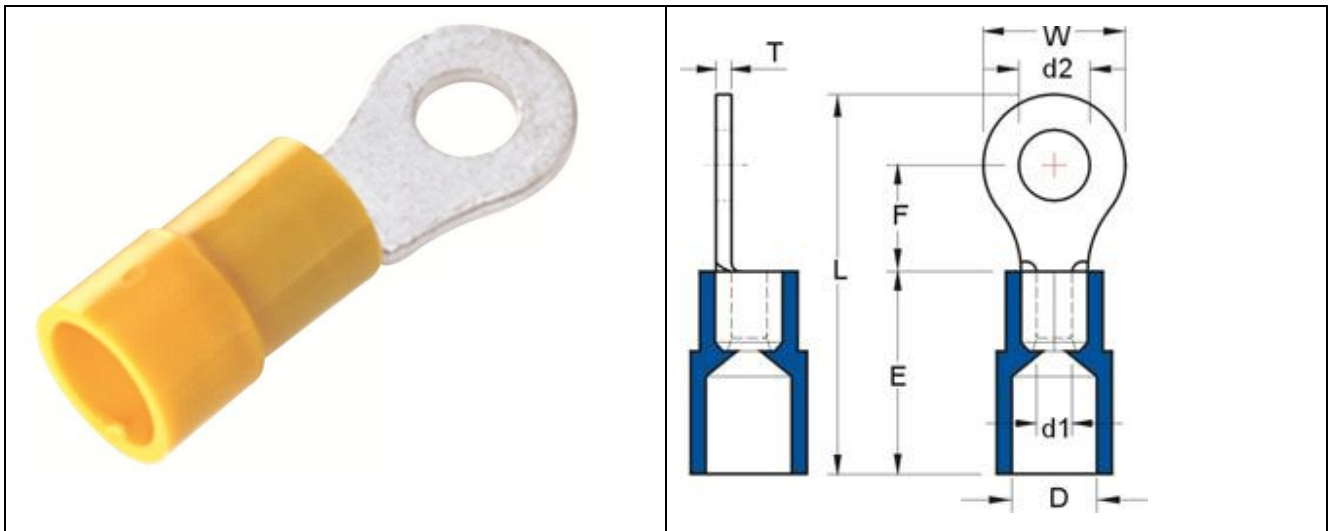

Datasheet

RS PRO VINYL-INSULATED (MOLDED EASY ENTRY) RING TERMINALS

Stock number: 178-8690

MAXIMUM ELECTRIC CURRENT:

A.W.G.	12	10
AMP.	35	50

MAXIMUM ELECTRICAL RATING: 105° C 600 VOLTS MAX.

INSULATION MATERIAL: VINYL (PVC)

TERMINAL MATERIAL: COPPER

INSULATION COLOR: YELLOW

WIRE RANGE A.W.G. mm ²	ITEM NO. BRAZED SEAM	STUD SIZE d2	DIMENSION inch(mm)							
			W	F	L	E	D	d1	T	
12-10 A.W.G.	178-8690	#10	0.209	0.374	0.327	1.024	0.512	0.252	0.134	0.039
4-6 mm ²			5.3	9.5	8.3	26	13	6.400	3.4	1