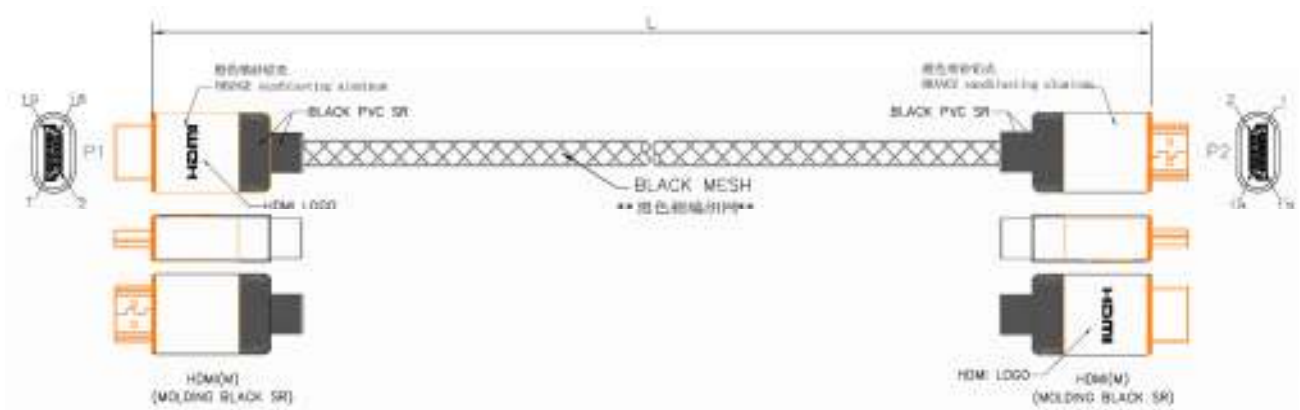

Datasheet

RS PRO 1mtr HDMI M-M 8K High Speed with Ethernet Cable – Black with Orange Connectors

Stock number: 195-4888

EN

The RSPRO 1 metre male to male 8K HDMI cable which has a black PVC jack with mesh and an outer diameter of 7.3mm. The connectors have a gold flash covering to prevent corrosion.

The connector hoods are also made of Aluminium and sandblasted orange and has a strain relief to prevent the jacket splitting around the boot.

HDMI is possibly the most common display connection on the market which can be found on devices ranging from PC's, Bluray players, games consoles and more.

HDMI(M)	1	3	2	4	6	5	7	9	8	10	12	11	14	19	17	13	15	16	18	64
HDMI(M)	1 3 PAIR		2 G	4 6 PAIR		5 G	7 9 PAIR		8 G	10 12 PAIR		11 G	14 19 PAIR		17 G	13 15 16 18 4C				64 SHELL

- CABLE: 28AWG(1/0.32BC),UL20276,AL+B+D-FOIL,[(#28*1P+D+FAM)*5PCS+#28*4C], BLACK COLOR,OD=7.3±0.2mm,PVC JACKET.
- LENGTH: L.
- CONNECTORS: HDMI(M)*2PCS(BLACK INSULATOR)(SHELL GOLD PLATED).
- MOLD: MOLDING TYPE.
- CONTACTS:
- Test machine test condition.
 - 100% OPEN,SHORT&INTERMITANCE TEST.
 - CONDUCTOR RESISTANCE: 2ohms MAX:
 - INSULATION RESISTANCE: 10MΩ Min/,10ms:
- ALL MUST BE MEET ON ROHS COMPLIANT.