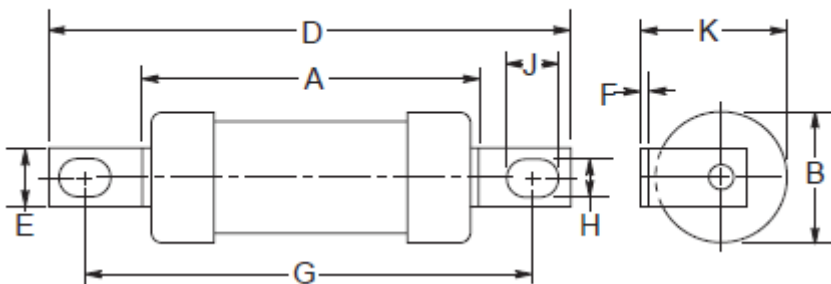

### Dimensional Data:

Dimensions - mm

S/N	Amp Rating	Pre-arcing	Total @ 415V	Total @ 550V	Nom Watts Loss	Rated Voltage (AC)	A	B	D	E	F	G	H	J	K
521-2630	40	1400	3600	5000	4.7	550	54.0	21.0	87.0	12.7	1.2	73.5	5.5	8.0	22.3
521-2646	50	3000	8050	12,250	4.9	550	54.0	21.0	87.0	12.7	1.2	73.5	5.5	8.0	22.3
521-2652	63	6700	18,850	25,100	5.6	550	54.0	21.0	87.0	12.7	1.2	73.5	5.5	8.0	22.3