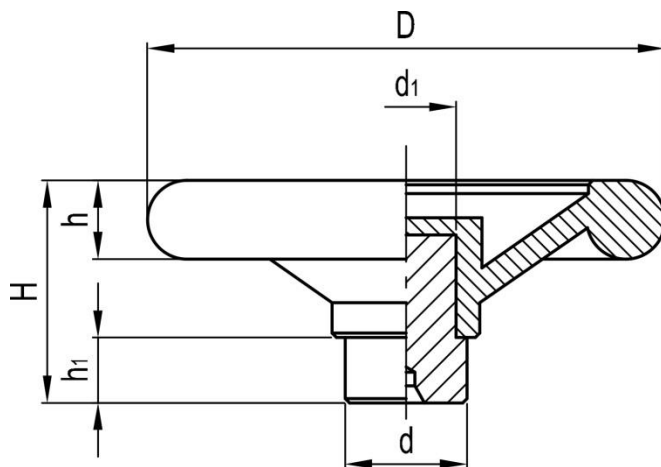

Datasheet

Solid handwheel, covered hub

RS Stock No: 1612034

Specification

Handwheel material: Phenoplast

Zinc-plated steel hub, with pre-drilled hole

ENGLISH

Stock no	D	d	d1	H	h	h1
1612033	120	28	23	50	18	14
1612034	160	40	32	63	22	20
1612035	200	40	32	73	23	21