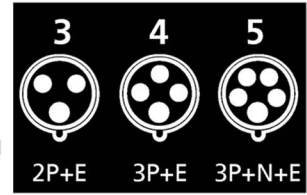

Plug AM-TOP® - Part no. 300

- screw terminals
- single part body
- cable gland and sealing
- strain relief and protection against kinking

Protection type IP 67
 Ampere 32A
 Poles 5p
 Voltage 400V
 Hertz 50-60 Hz
 Earth position 6h
 Contact standard
 Connection technology Screw terminals
 Shutter

Drawing	Amp.	16			32		
		3	4	5	3	4	5
2 MB 218	Poles	3	4	5	3	4	5
Dim. in mm	a	142	144	147	186	186	180
	b	70	78	87	94	94	101
	n	109	111	114	145	145	138
	y	14,5	16	16	22	22	22
Terminal for cond. cross		1	1	1	2,5	2,5	2,5
section (mm ²) min.-max.		-2,5	-2,5	-2,5	-6	-6	-6