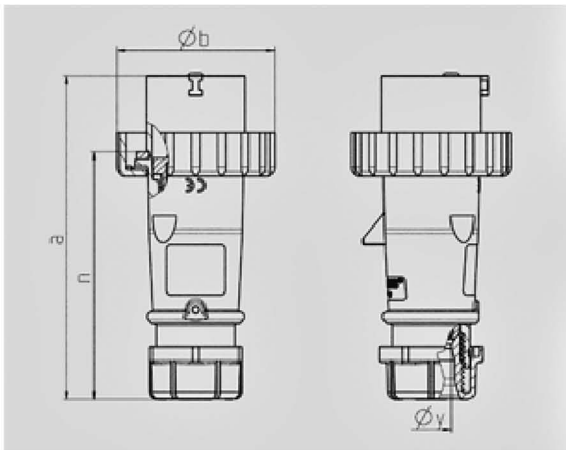

Plug AM-TOP® - Part no. 300

- screw terminals
- single part body
- cable gland and sealing
- strain relief and protection against kinking

Protection type IP 67
 Ampere 32A
 Poles 5p
 Voltage 400V
 Hertz 50-60 Hz
 Earth position 6h
 Contact standard
 Connection technology Screw terminals
 Shutter

Drawing	Amp.	16			32		
		3	4	5	3	4	5
2 MB 218	Poles	3	4	5	3	4	5
Dim. in mm	a	142	144	147	186	186	180
	b	70	78	87	94	94	101
	n	109	111	114	145	145	138
	y	14,5	16	16	22	22	22
Terminal for cond. cross		1	1	1	2,5	2,5	2,5
section (mm ²) min.-max.		-2,5	-2,5	-2,5	-6	-6	-6