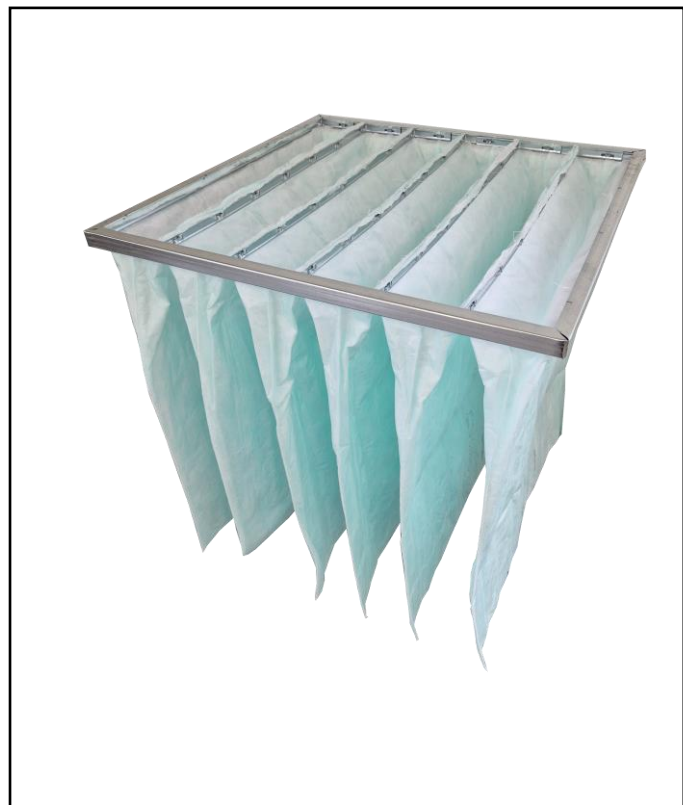

## FEATURES

- 100% Polyester Filter Media
- Dual-Layer Media
- Conical Stitched Pockets for optimal airflow
- Rolled Safety Edge to Frame
- Hydrophobic Media
- Fire Retardant
- Low Price
- ePM10 Filter

## RS PRO Ecoflow M6 Filter 24 X 24 X 20

RS Stock No.: 2551154

RS Professionally Approved Products bring to you professional quality parts across all product categories. Our product range has been tested by engineers and provides a comparable quality to the leading brands without paying a premium price.

## Product Description

The Ecoflow, fire rated range of bag filters are used widely in government buildings, hospitals and other sensitive areas. This grade of filter is suitable for air condition to offices, theatres, computer rooms and spray booths.

## General Specifications

Filter Size Actual HxWxD (mm)	592 x 592 x 500 mm
Header Depth	20 mm
Number of Pockets	8
Grade EN779:2012	M6
Filter Class ISO 16890	ePM10 > 70%
Rated Capacity	2400 m <sup>3</sup> /hr
Energy Rating	E
Initial Pressure Drop	50 Pa
Final Pressure Drop*	150 Pa
*Final Recommended Pressure Drop to EN13053:2019	
Maximum Operating Temperature 80C	