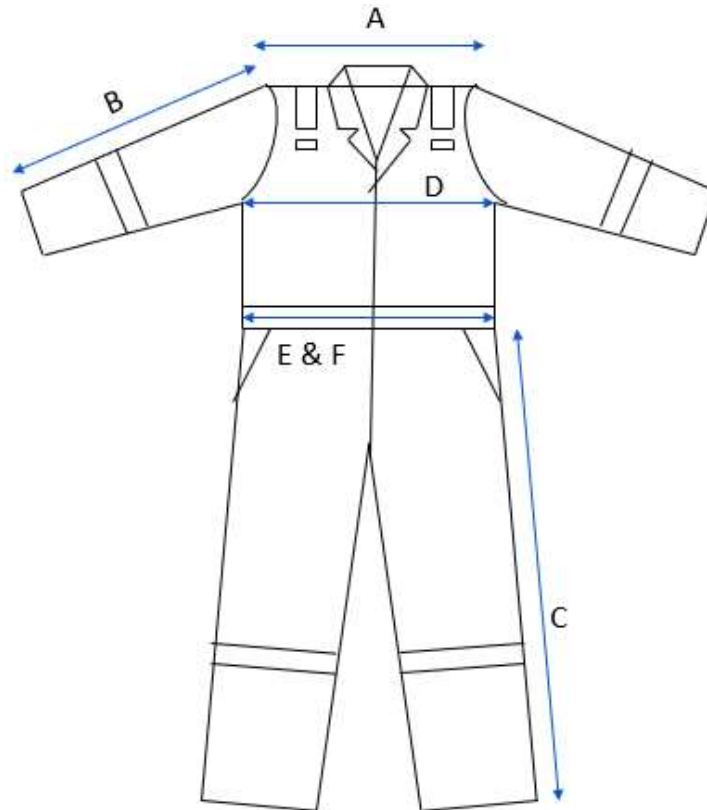

SIZE CHART LONG SLEEVE COVERALLS

	UK Size	34	36	38	40	42	44	46	48	50	52	54	56	58
A	Shoulder	17.5	18.5	19.5	20.5	21.5	22.5	23.5	24.5	25.5	26.5	27.5	28.5	29.5
B	Long Sleeve	23	23	23.5	24	24	24	24.5	25	25	25.5	25.5	26	26
C	Leg Outer	38.5	39.5	40.5	41.5	42.5	43.5	43.5	44	44.5	44.5	45	45.5	46
D	Chest	40	42	44	46	48	50	52	54	56	58	60	62	64
E	Waist Regular	30	32	34	36	38	40	42	44	46	48	50	52	54
F	Waist Elongated	36	38	40	42	44	46	48	50	52	54	56	58	60

SIZES	36	38	40	42	44	46	48	50	52	54	56
	S	M	L	XL	2XL	3XL	4XL	5XL	6XL	7XL	8XL

Noted : All Measurement Are In Inches